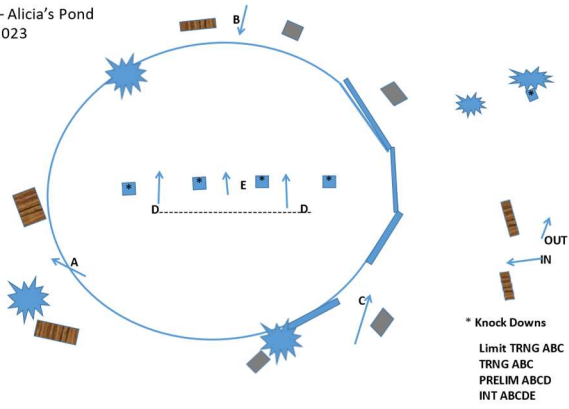

Windridge HDT 2023

Limit T = 1-10

All other classes = 1 -20

In Gate

Obstacle # 1 – The Bee Hive
September 2023

Obstacle # 2 – Dale's Big Bottom
September 2023

Obstacle #3 – Little Trees

Obstacle #4 – Alicia's Pond
September 2023

Obstacle #5 – Sam's Trail Posts

PRELIM ABCD
INT ABCDE

Obstacle #6
– Stonehenge