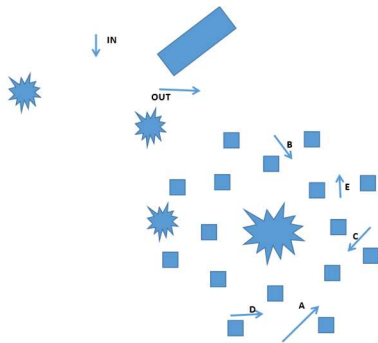

Windridge HDT 2023

Limit T = 1-10

All other classes = 1 -20

In Gate

Obstacle # 1 – The Bee Hive
September 2023

Obstacle # 2 – Dale's Big Bottom
September 2023

Obstacle #3 – Little Trees

Obstacle #4 – Alicia's Pond
September 2023

Obstacle #5 – Sam's Trail Posts

PRELIM ABCD
INT ABCDE

Obstacle #6
– Stonehenge