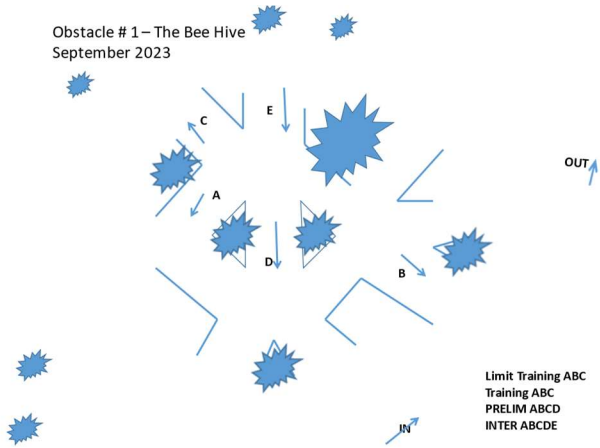

Windridge HDT 2023

Limit T = 1-10

All other classes = 1 -20

In Gate

Obstacle # 1 – The Bee Hive
September 2023

Obstacle # 2 – Dale's Big Bottom
September 2023

Obstacle #3 – Little Trees

Obstacle #4 – Alicia's Pond
September 2023

Obstacle #5 – Sam's Trail Posts

PRELIM ABCD
INT ABCDE

Obstacle #6
– Stonehenge