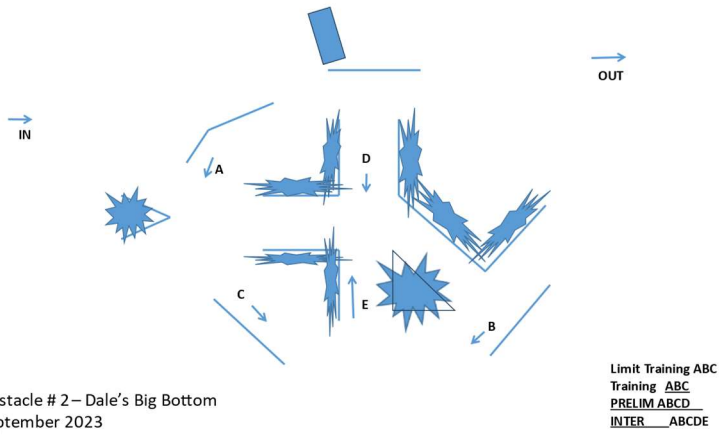

Windridge HDT 2023

Limit T = 1-10

All other classes = 1 -20

In Gate

Obstacle # 1 – The Bee Hive
September 2023

Obstacle # 2 – Dale's Big Bottom
September 2023

Obstacle #3 – Little Trees

Obstacle #4 – Alicia's Pond
September 2023

Obstacle #5 – Sam's Trail Posts

PRELIM ABCD
INT ABCDE

Obstacle #6
– Stonehenge